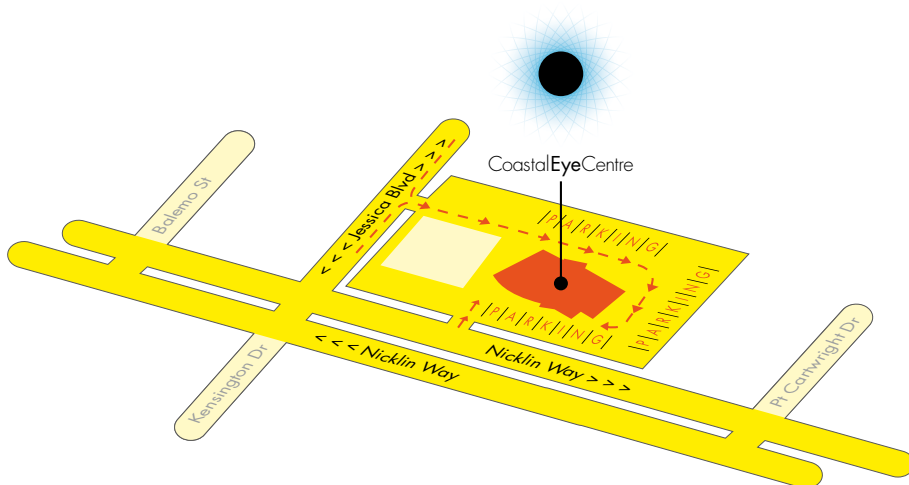

Coastal Eye Centre is located on the **corner of Nicklin Way and Jessica Boulevard, Minyama, on Level 1, in the Sunshine Central Medical Centre** building next door to Westpac.

You can access our carpark from either Nicklin Way or Jessica Boulevard, and park either at the front of the building, where you can enter through the door next to the pharmacy, or at the rear of the building, where you can enter through the door next to the external stairs.

Once you enter the building, take the lift to Level 1, where you will find us next door to Molescan and opposite QML Pathology.

Phone: 07 5458 4000

Coastal Eye Centre ABN: 12 618 600 486
Ophthalmic Physicians & Surgeons

Dr Ioanne Anderson
MBBS (QLD) FRANZCO

Dr Ben Fleming
MBBS (QLD) FRANZCO

lvl, Sunshine Central Medical Centre
7 Nicklin Way (cnr Jessica Blvd)
MINYAMA QLD 4575

PO Box 590
BUDDINA QLD 4575

P:07 5458 4000
F:075458 4040

info@coastaleye.com.au
www.coastaleye.com.au